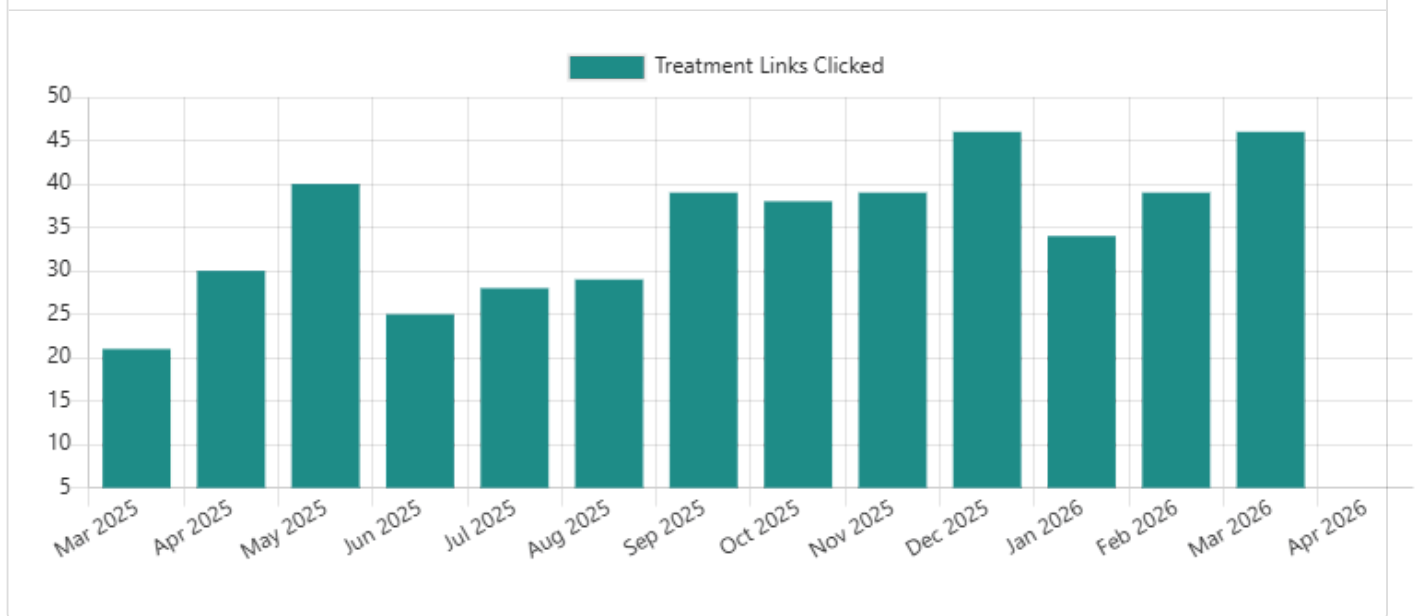

Consulting Room Test Clinic - 1 Year Stats

🔗 Treatment Links = 459

🛒 Product Links = 365