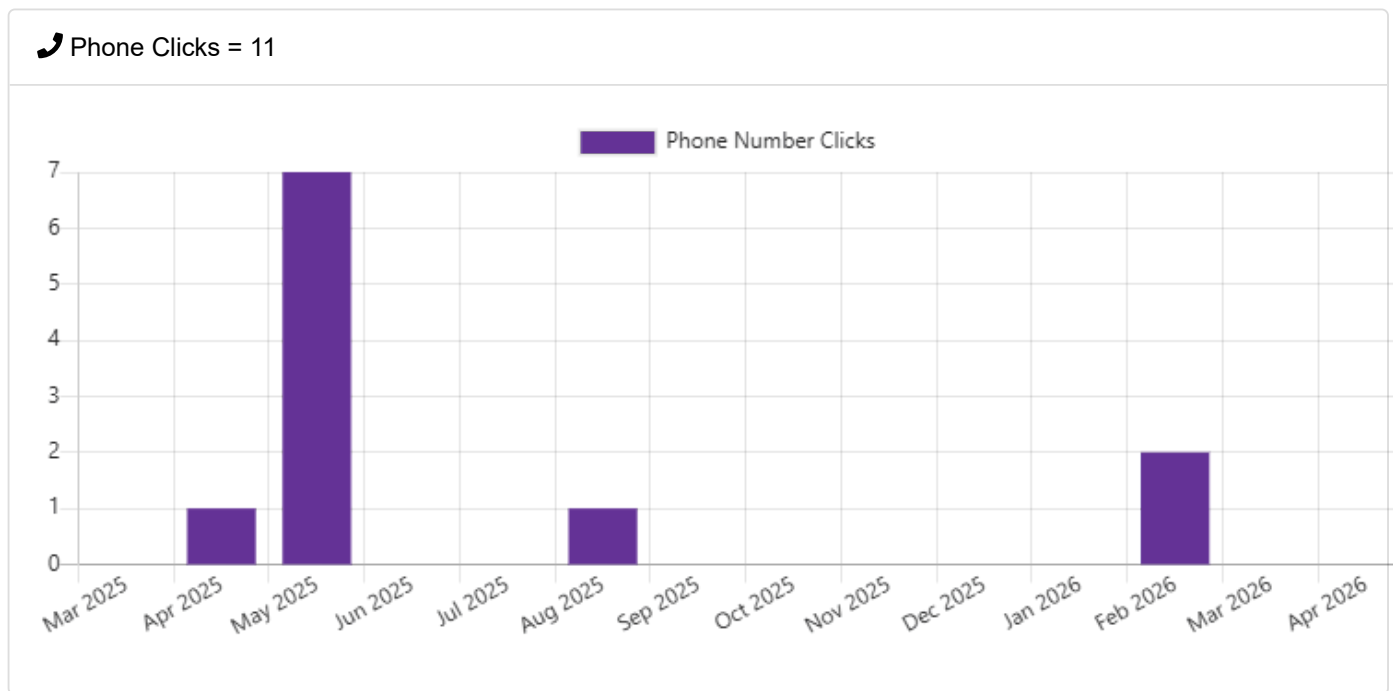

Consulting Room Test Clinic - 1 Year Stats

🔗 Treatment Links = 459

🛒 Product Links = 365