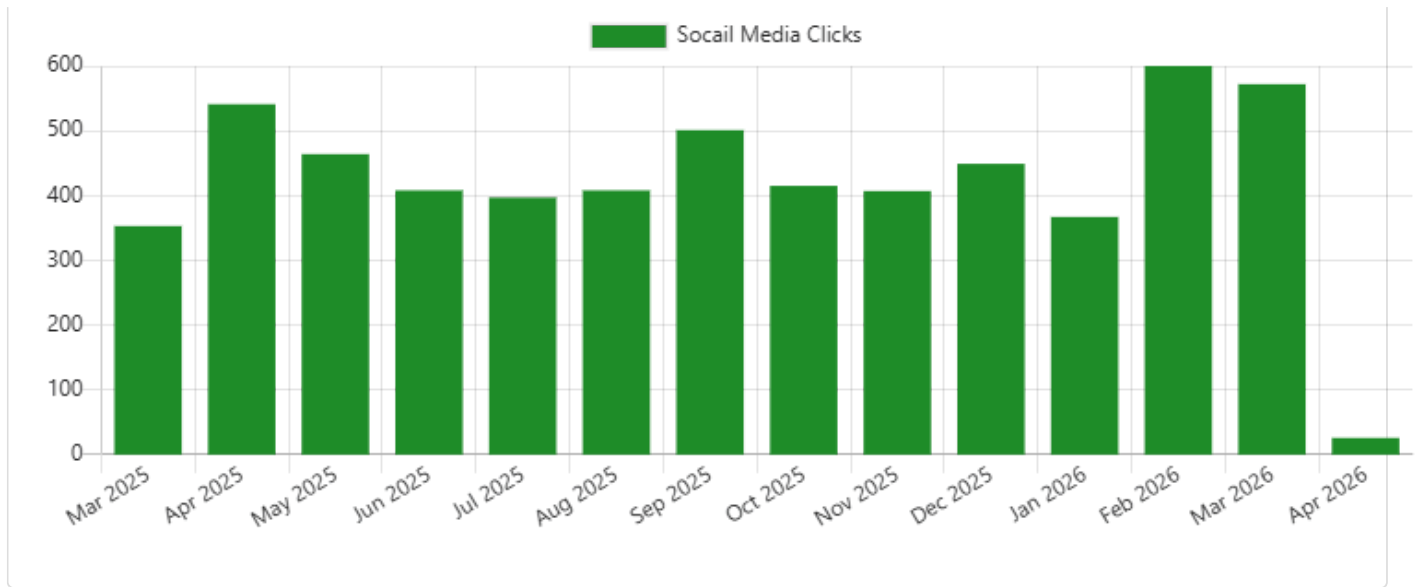

Consulting Room Test Clinic - 1 Year Stats

🔗 Treatment Links = 459

🛒 Product Links = 365