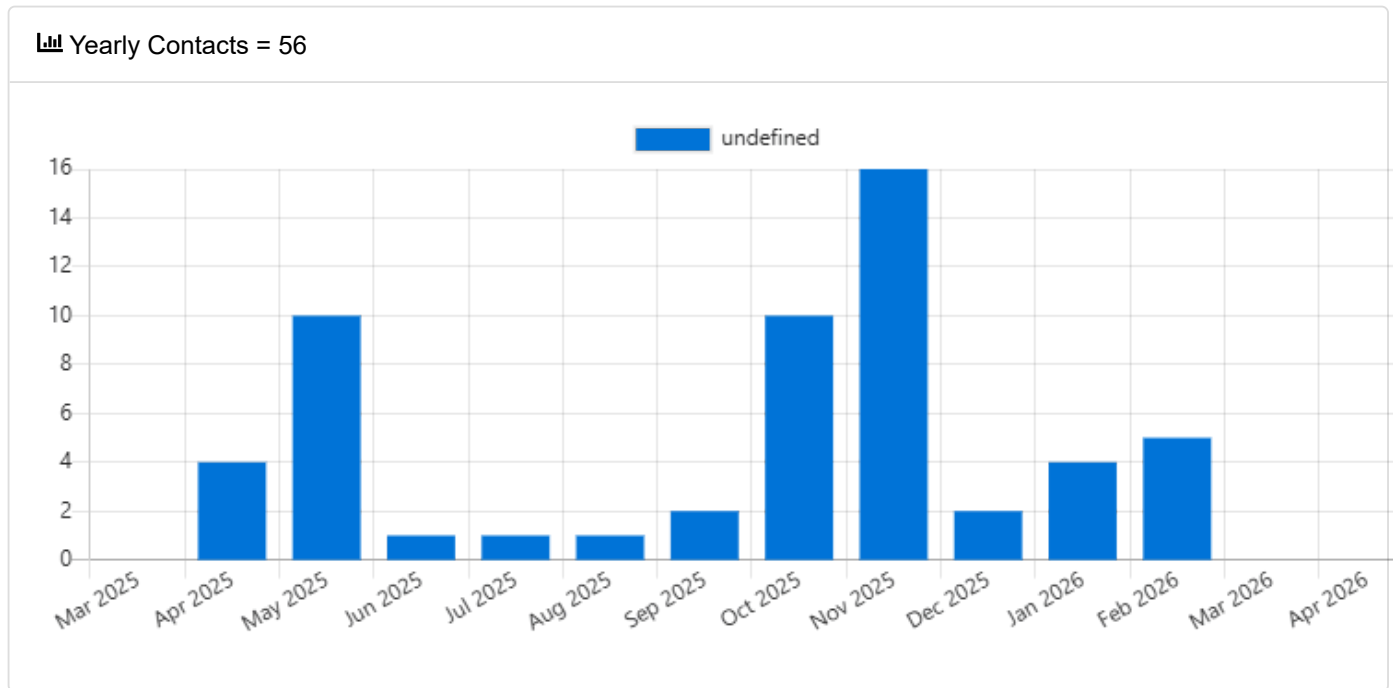

Consulting Room Test Clinic - 1 Year Stats

🔗 Treatment Links = 459

🛒 Product Links = 365